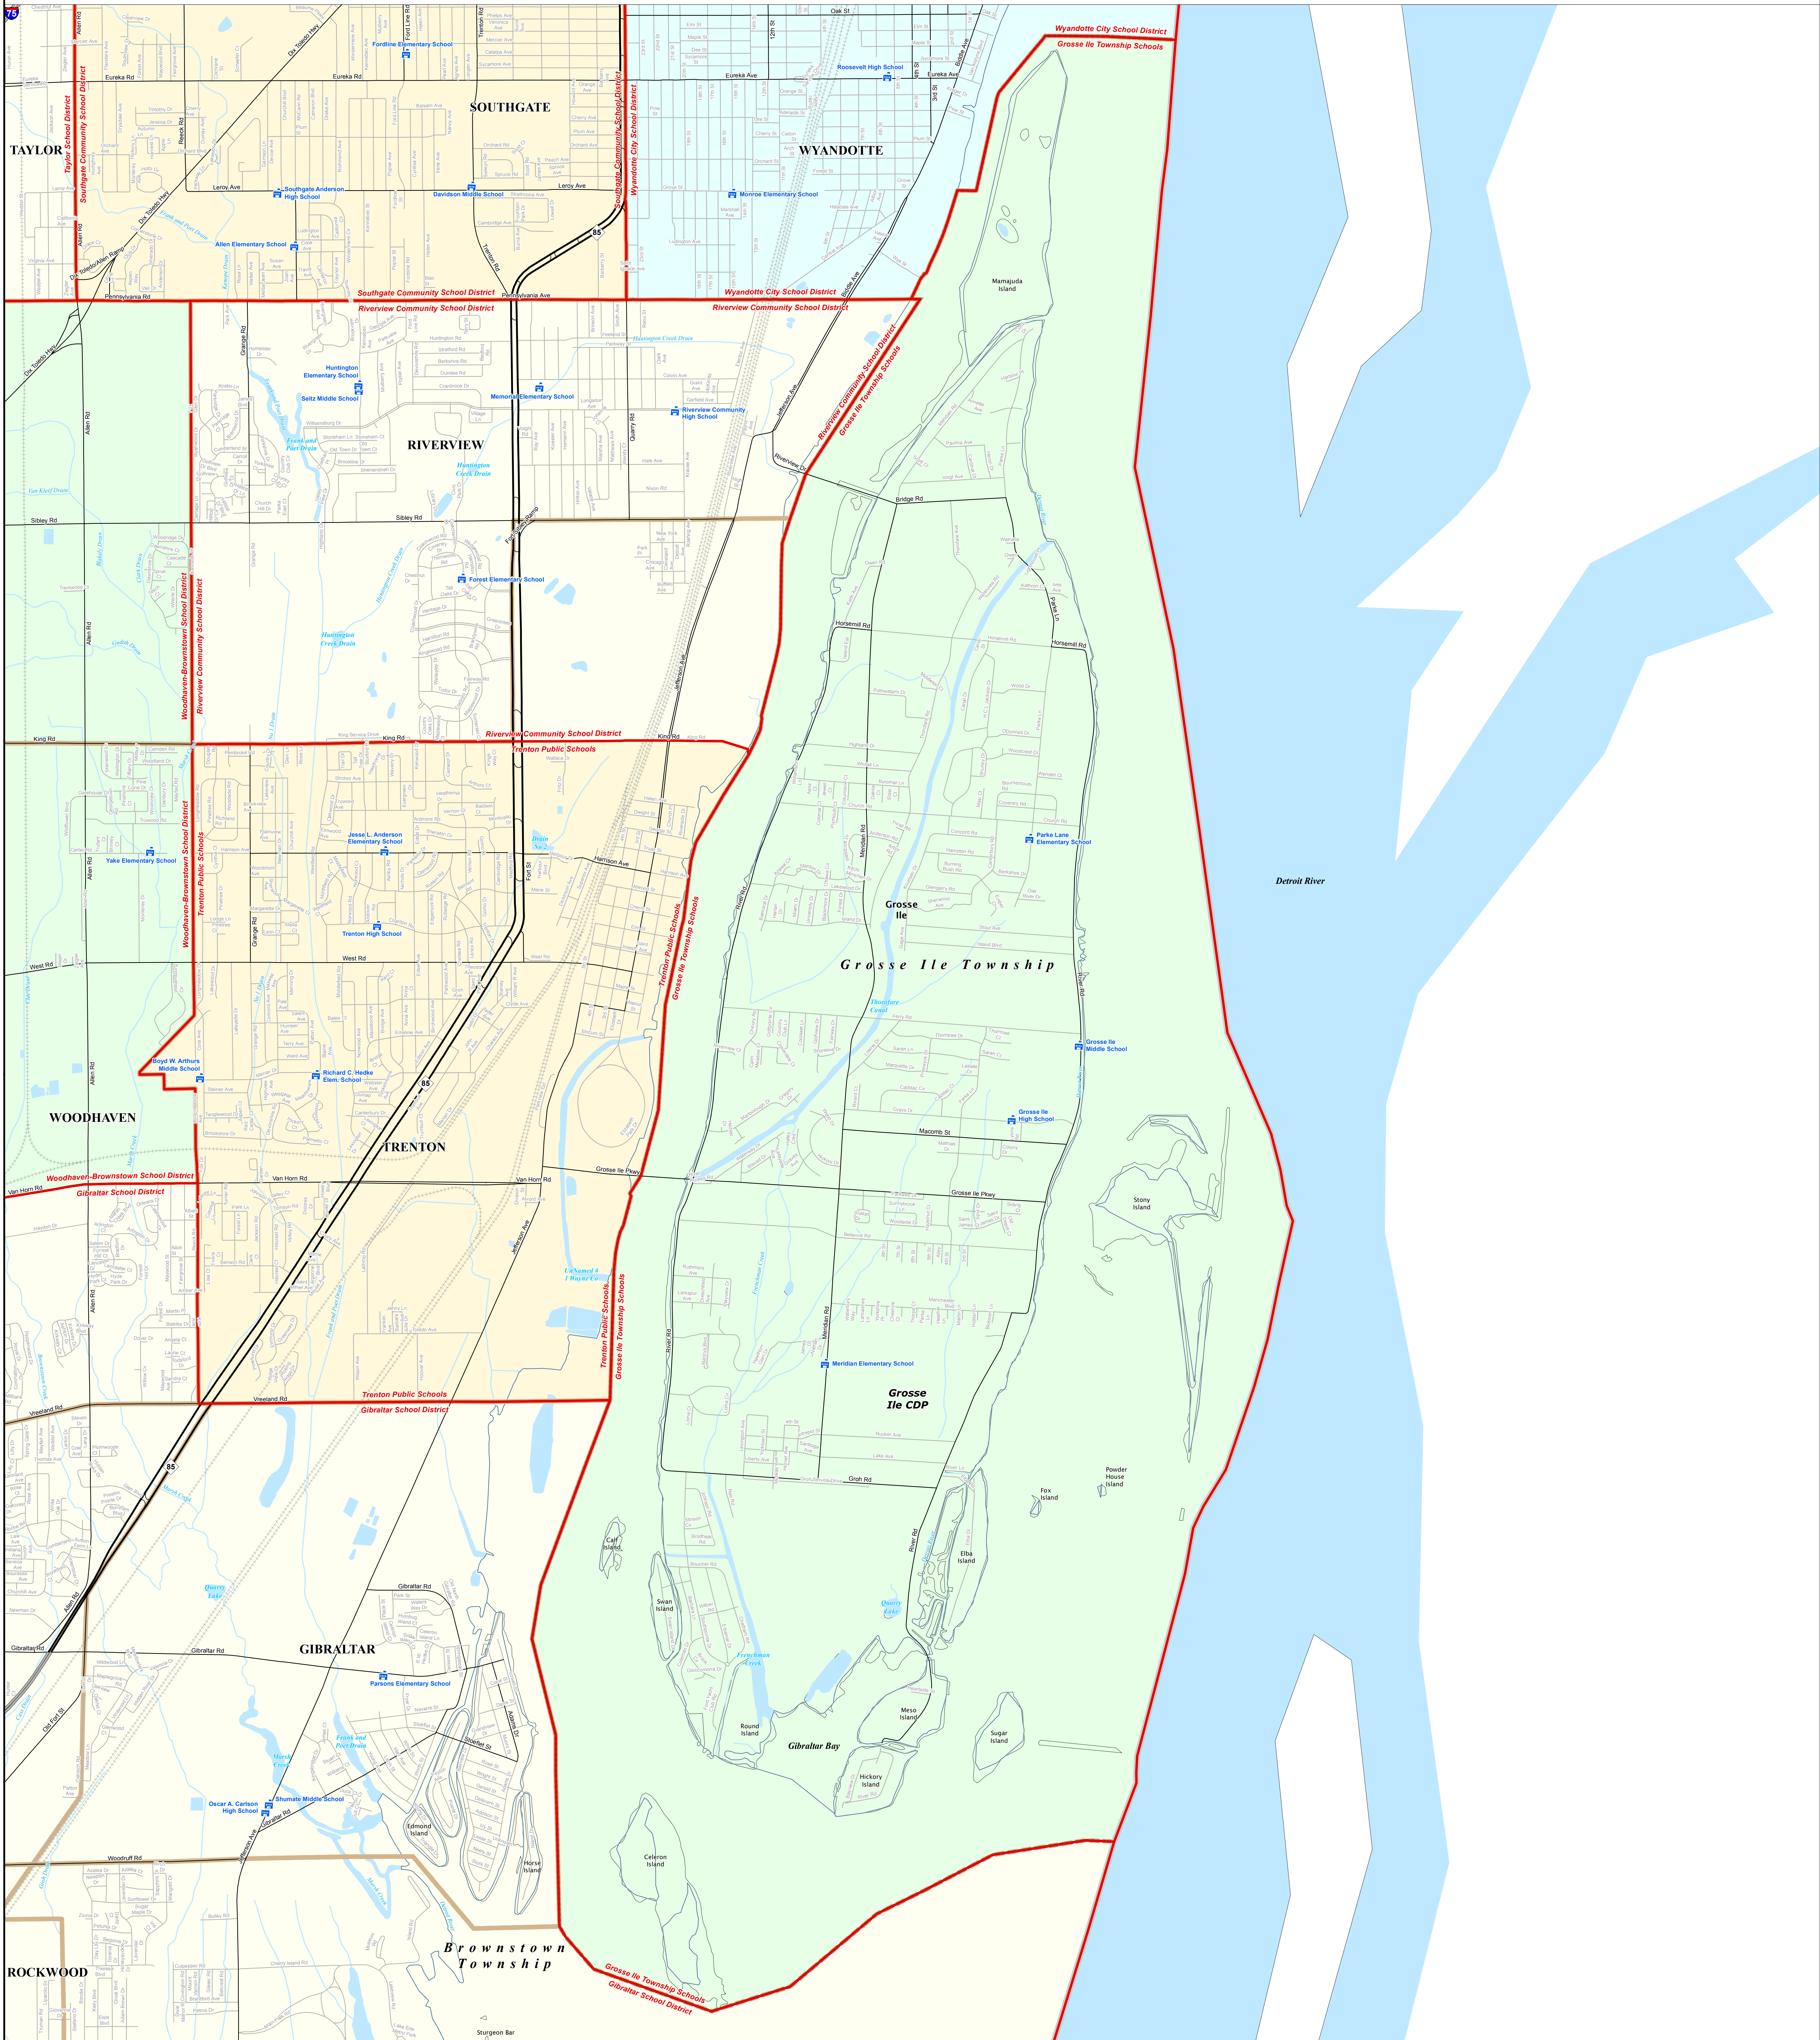

GROSSE ILE TOWNSHIP SCHOOLS

Wayne RESA

*Note: Non K-12 School Districts identified with Asterisk (*) in Name

11/14/13

Full Colors View - School District - County - City - Township - Village - Census Designated Place		Legend - Unincorporated Place - School - Freeway - Highway - Primary Road - Local Road - Railroad - Water Feature - River, Stream, or Drain